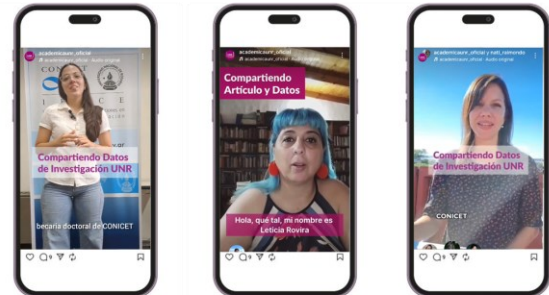

+18.000 +500 +40 +20