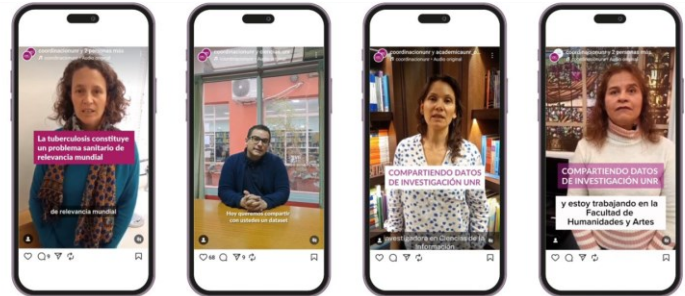

+18.000 +500 +40 +20